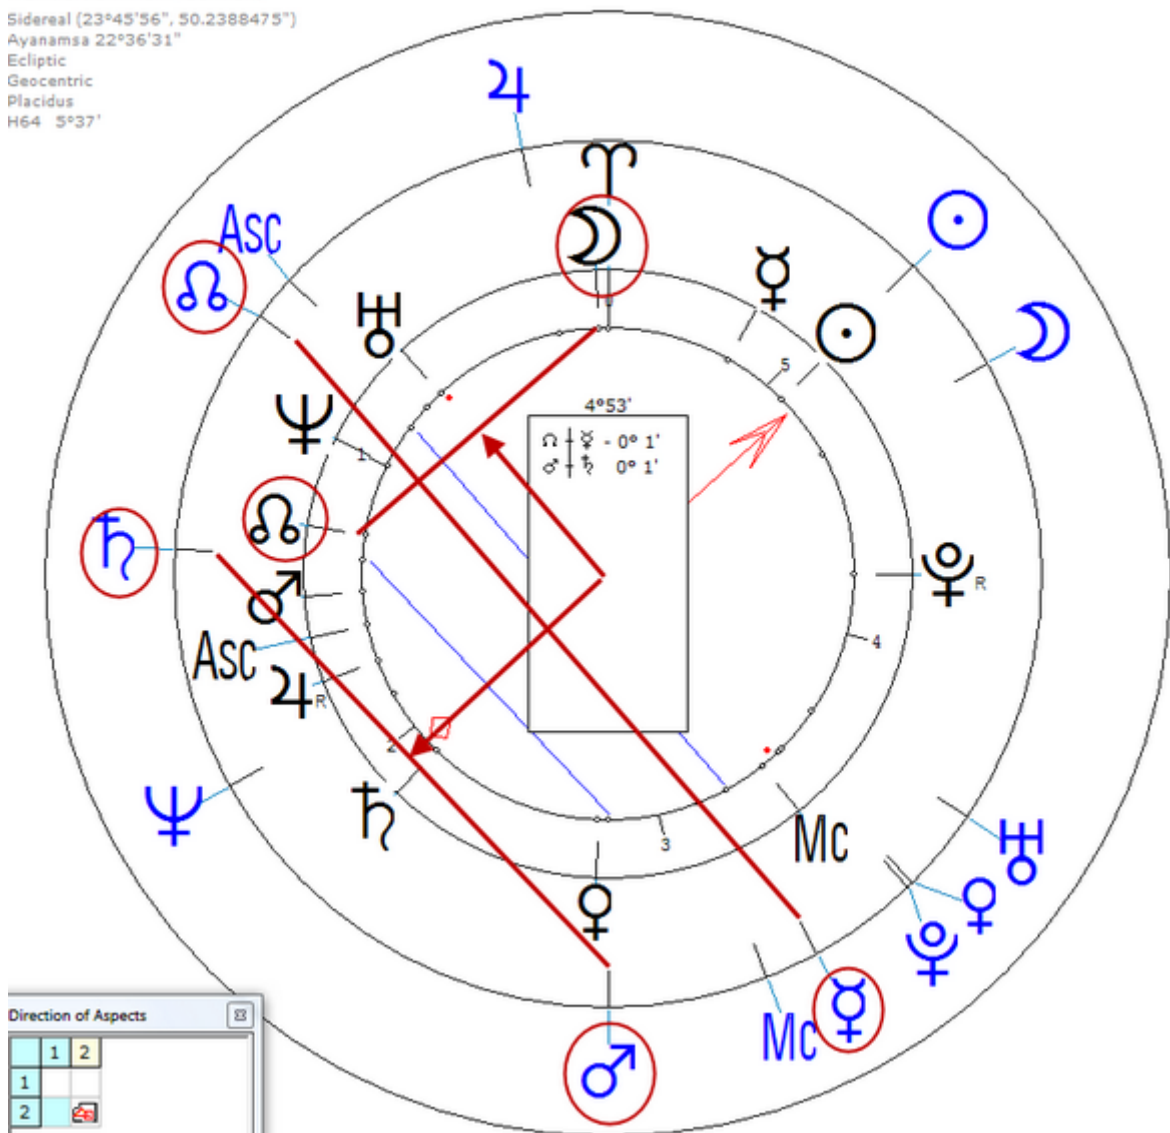

Kaiser, Wolf

26 October 1916 at 23:00 (= 11:00 PM)Frankfurt am Main, Germany,
50n07, 8e40

German theatre and film actor.

<https://www.astro.com/astro-databank/Kaiser,_Wolf>

Death by Suicide 22 October 1992 in Berlin, Germany(Age 75)

Solar Return (Harmonic 64)

Solar $\♂/\♄$ = Solar $\♀/\♁$ = $\mathcal{D}_n/\♁_n$

Solar $\mathcal{D}/♁$ = Solar $\♂$ = Solar $\♄$

Kaiser, Wolf
26 October 1916 Thu 23:00 (GMT+1) 50n07 8e40
Frankfurt am Main, Germany
Sidereal (23°45'56", 50.2388475")
Ayanamsa 22°36'31"
Ecliptic
Geocentric
Placidus
H64 5°37'